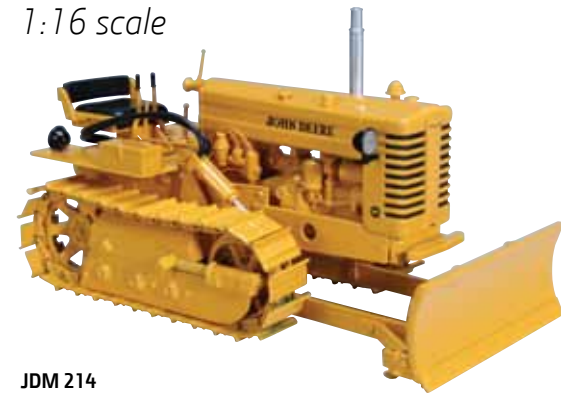

1:16 scale

JDM 151
John Deere 80 on Steel Wheels

JDM 191
John Deere MT Narrow Front

JDM 207
John Deere LA with Sickle Mower

JDM 210
John Deere MT Gas Wide Front

JDM 212
John Deere LI with Sickle Mower

JDM 213
John Deere LA with Cultivator

JDM 216
John Deere L
with Hercules Engine and Plow

JDM 217
John Deere M Gas Wide Front
with Spring Tooth Harrow

JDM 218
John Deere MT Narrow Front
with Pull-Behind Sickle Mower

JDM 219
John Deere 62
with L-14 One-Row Cultivator

Available on Order Zone™

JDM 225
John Deere Highway Orange M1
with Pull-Behind Sickle Mower

Die Cast Crawler

1:16 scale

JDM 214
John Deere MC Industrial Crawler
with Blade

Die Cast Implements

1:64 scale

JDM 206
John Deere/Bauer Built
36-Row Planter