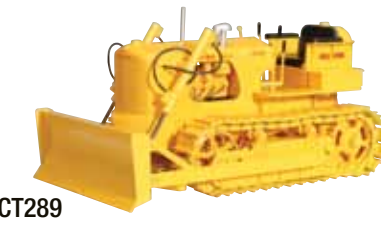

SC03079
Oliver Logo
White Enamel Belt Buckle

WHILE QUANTITIES LAST!

1:16 Scale Die Cast Tractors, Implements and Crawlers

SCT251
Oliver Super 88 Gas Narrow Front
with Green Wheels

SCT342
Oliver Orchard 88 Diesel Wide Front
with Removable Side Shields

SCT299
Cockshutt 770 Diesel Narrow Front

SCT315
SFTS Allis-Chalmers D-15 Narrow Front
with 4-Row Cultivator

SCT332
White 5400 4-Row Planter

SCT333
Cockshutt 4-Row Planter

SCT277
Allis-Chalmers Industrial HD-3 Crawler
with Industrial 60 Backhoe and Blade

SCT289
Oliver OC-12 Diesel Crawler
with Blade

2010 PRODUCT BROCHURE

1:16 Scale Die Cast Tractors and Implements

SCT376
Allis-Chalmers 6070 2WD
with Cab - Last of the Line -
"End of an Era"
Available in March

SCT382
Allis-Chalmers D-15
Gas Narrow Front

SCT385
Massey Ferguson 98
GM Diesel with Cab
Available in March

SCT390
Massey Ferguson 50
Gas Narrow Front Hi-Crop
Available in February

SCT380
Oliver Super 99
GM Diesel with Cab
Available in February