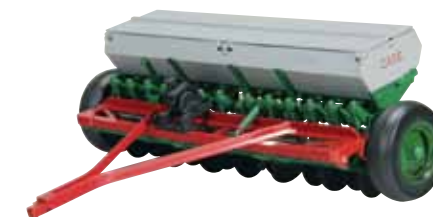

ZJD1638
Case Model D Grain Drill